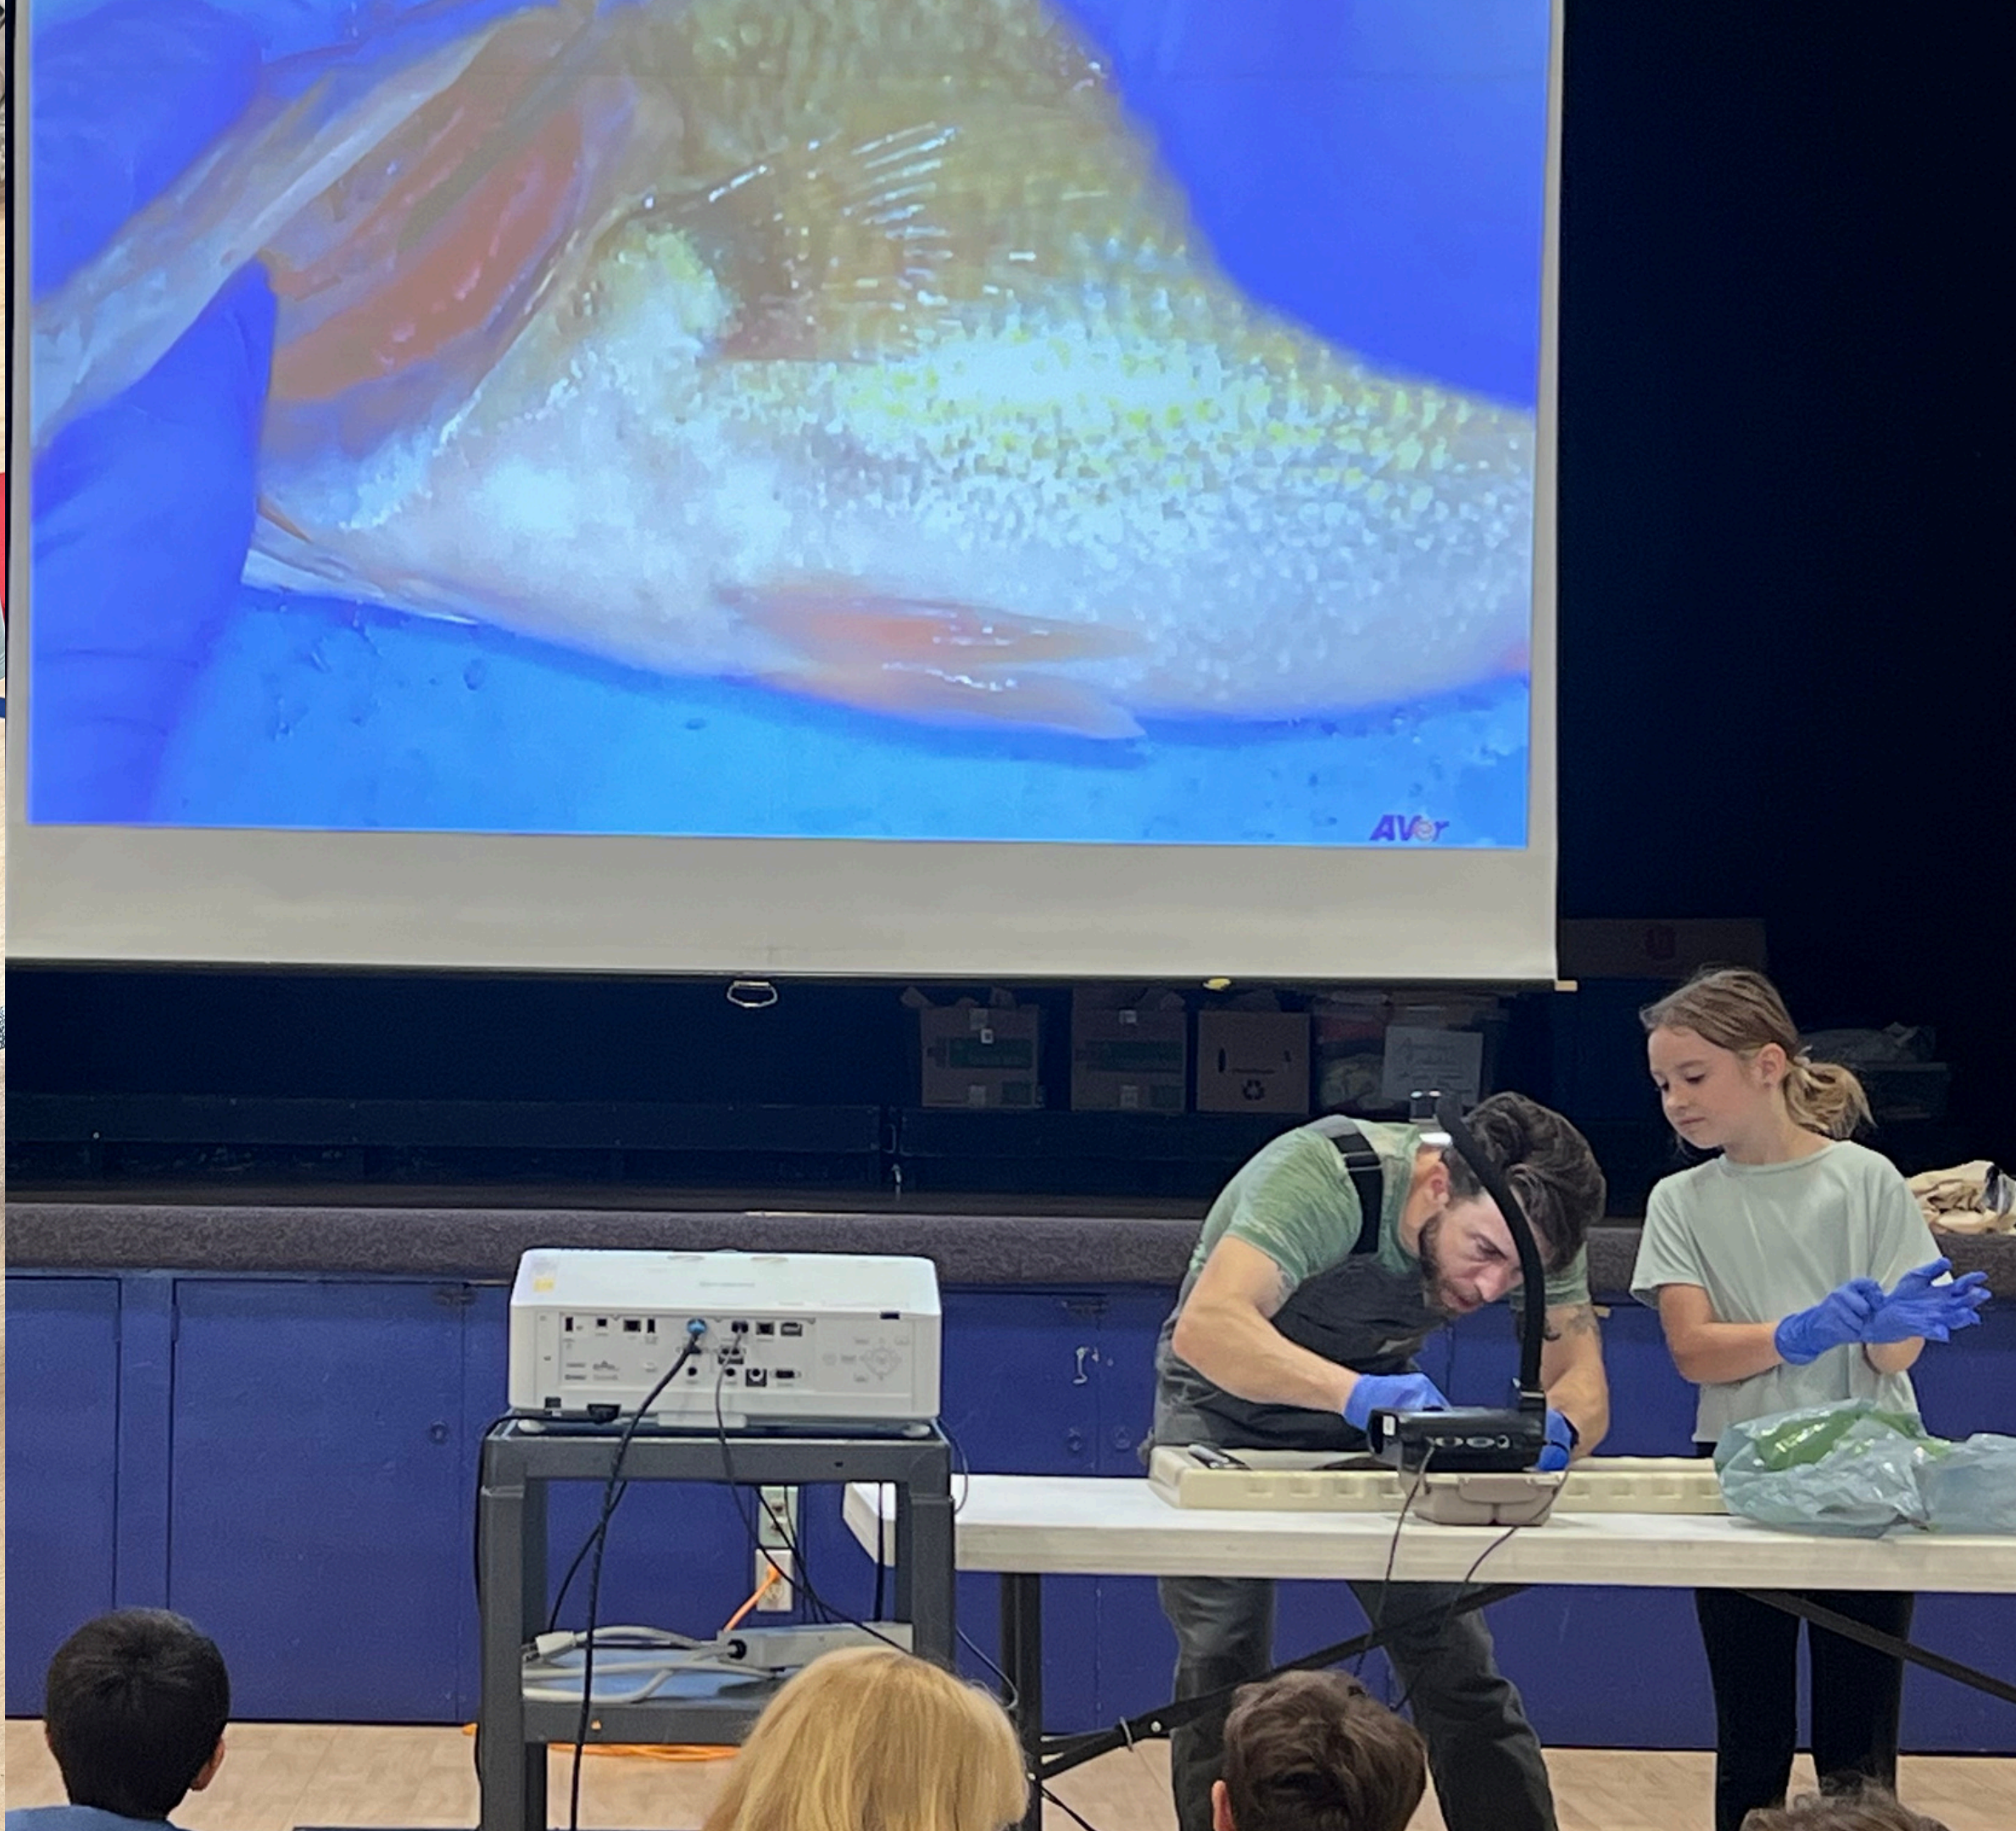

MICHELSON ELEMENTARY SCHOOL

TROUT IN THE CLASSROOM

Trout Life Cycle

Temperature

48-54 degrees

Bubbles

pH 7.0

Keeping our community flowing since 1946

Keeping our community flowing since 1946

Trout
Waterslide!

Thank You

- Michelson Elementary School
- CDFW
- Stewardship through Education
- Sacramento State University
- Union Public Utility District
- Parent Volunteers